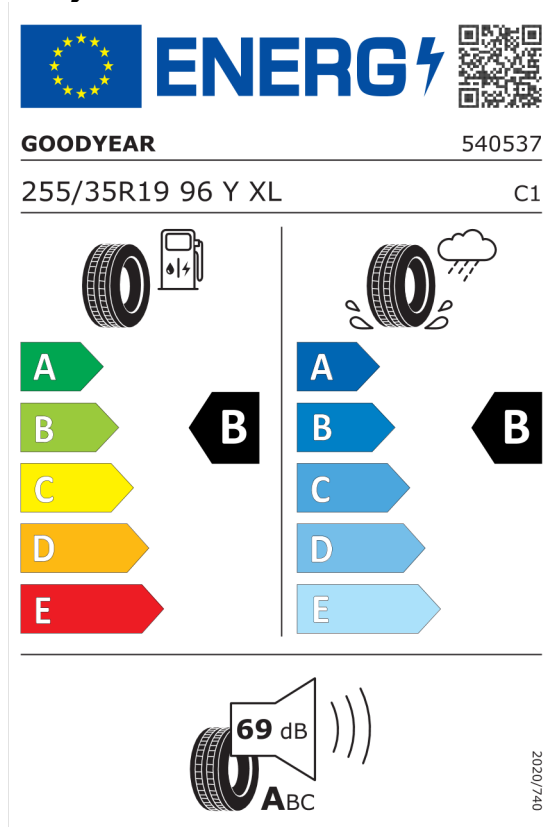

Číslo kalkulácie.
Dátum
Platnosť do

Ponuka
57817
20.12.2023
03.01.2024

Goodyear 529635

<https://eprel.ec.europa.eu/qr/529635>