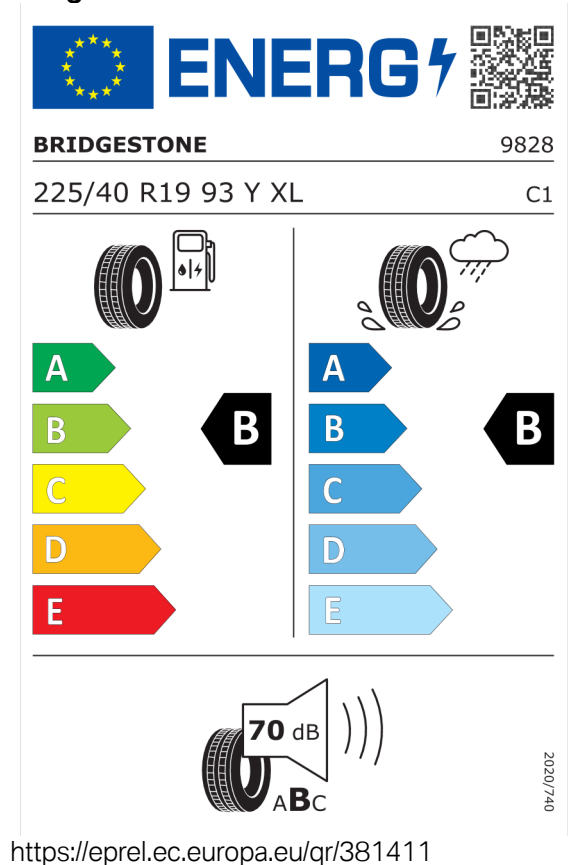

Číslo kalkulácie.
Dátum
Platnosť do

Ponuka
57817
20.12.2023
03.01.2024

EU Energetický štítok pre kolesá

Goodyear 529638

Bridgestone 381411

Číslo kalkulácie.
Dátum
Platnosť do

Ponuka
57817
20.12.2023
03.01.2024

Pirelli 595518

The energy label for Pirelli 595518 features the European Union flag and the 'ENERG' logo with a lightning bolt. A QR code is located to the right. Below the logo, the brand 'PIRELLI' and the number '27509' are displayed. The tire specification '225/40R19 93 Y XL' and the class 'C1' are listed. The label is divided into two columns: the left column shows fuel consumption efficiency with a scale from A (green) to E (red), where 'B' is highlighted; the right column shows wet grip efficiency with a scale from A (dark blue) to E (light blue), where 'B' is highlighted. At the bottom, a noise level of 68 dB is shown with a speaker icon and the label 'ABC'. The vertical text '2020/740' is on the right side.

<https://eprel.ec.europa.eu/qr/595518>

Pirelli 595517

The energy label for Pirelli 595517 features the European Union flag and the 'ENERG' logo with a lightning bolt. A QR code is located to the right. Below the logo, the brand 'PIRELLI' and the number '27508' are displayed. The tire specification '255/35R19 96 Y XL' and the class 'C1' are listed. The label is divided into two columns: the left column shows fuel consumption efficiency with a scale from A (green) to E (red), where 'B' is highlighted; the right column shows wet grip efficiency with a scale from A (dark blue) to E (light blue), where 'B' is highlighted. At the bottom, a noise level of 68 dB is shown with a speaker icon and the label 'ABC'. The vertical text '2020/740' is on the right side.