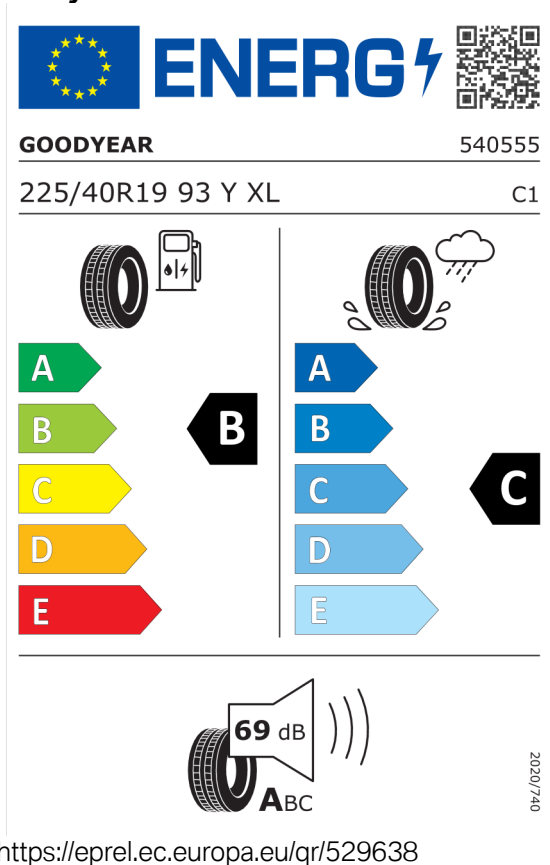

Cena celkom vrátane DPH	EUR	72.188,00
--------------------------------	------------	------------------

DPH	EUR	12.031,33
-----	------------	------------------

Cena celkom bez DPH	EUR	60.156,67
----------------------------	------------	------------------

Číslo kalkulácie.
Dátum
Platnosť do

Ponuka
57817
20.12.2023
03.01.2024

EU Energetický štítok pre kolesá

Goodyear 529638

Bridgestone 381411

Číslo kalkulácie.
Dátum
Platnosť do

Ponuka
57817
20.12.2023
03.01.2024

Pirelli 595518

The energy label for Pirelli 595518 features the European Union flag and the 'ENERG' logo with a lightning bolt. A QR code is located to the right. Below the logo, the brand 'PIRELLI' and the number '27509' are displayed. The tire specification '225/40R19 93 Y XL' and the class 'C1' are listed. The label is divided into two columns: the left column shows fuel consumption efficiency with a scale from A (green) to E (red), where 'B' is highlighted; the right column shows wet grip efficiency with a scale from A (dark blue) to E (light blue), where 'B' is highlighted. At the bottom, a noise level of 68 dB is shown with a speaker icon and the label 'ABC'. The vertical text '2020/740' is on the right side.

<https://eprel.ec.europa.eu/qr/595518>

Pirelli 595517

The energy label for Pirelli 595517 features the European Union flag and the 'ENERG' logo with a lightning bolt. A QR code is located to the right. Below the logo, the brand 'PIRELLI' and the number '27508' are displayed. The tire specification '255/35R19 96 Y XL' and the class 'C1' are listed. The label is divided into two columns: the left column shows fuel consumption efficiency with a scale from A (green) to E (red), where 'B' is highlighted; the right column shows wet grip efficiency with a scale from A (dark blue) to E (light blue), where 'B' is highlighted. At the bottom, a noise level of 68 dB is shown with a speaker icon and the label 'ABC'. The vertical text '2020/740' is on the right side.