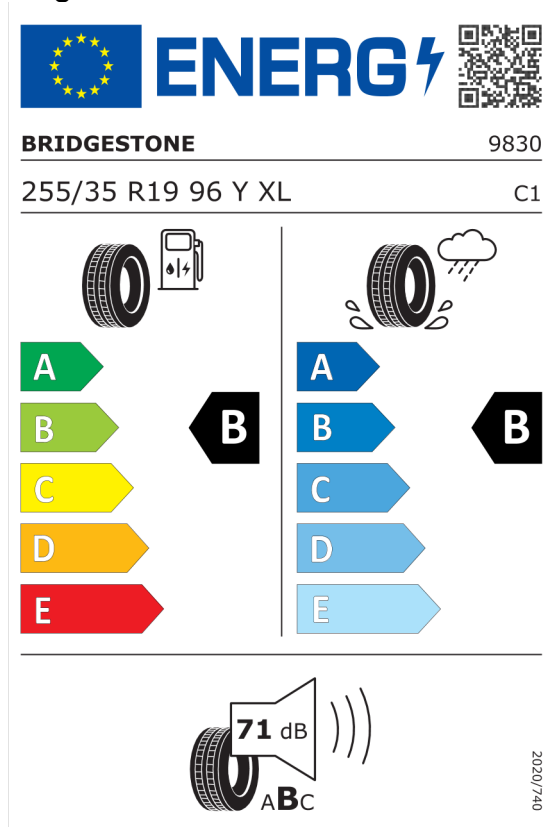

Pirelli 595518

The energy label for Pirelli 595518 features the European Union flag and the 'ENERG' logo with a lightning bolt. A QR code is located to the right. Below the logo, the brand 'PIRELLI' and the number '27509' are displayed. The tire specification '225/40R19 93 Y XL' and the class 'C1' are listed. The label is divided into two columns: the left column shows fuel consumption efficiency with a scale from A (green) to E (red), where 'B' is highlighted; the right column shows wet grip efficiency with a scale from A (dark blue) to E (light blue), where 'B' is highlighted. At the bottom, a noise level of 68 dB is shown with a speaker icon and the label 'ABC'. The vertical text '2020/740' is on the right side.

<https://eprel.ec.europa.eu/qr/595518>

Pirelli 595517

The energy label for Pirelli 595517 features the European Union flag and the 'ENERG' logo with a lightning bolt. A QR code is located to the right. Below the logo, the brand 'PIRELLI' and the number '27508' are displayed. The tire specification '255/35R19 96 Y XL' and the class 'C1' are listed. The label is divided into two columns: the left column shows fuel consumption efficiency with a scale from A (green) to E (red), where 'B' is highlighted; the right column shows wet grip efficiency with a scale from A (dark blue) to E (light blue), where 'B' is highlighted. At the bottom, a noise level of 68 dB is shown with a speaker icon and the label 'ABC'. The vertical text '2020/740' is on the right side.

<https://eprel.ec.europa.eu/qr/595517>

Číslo kalkulácie.
Dátum
Platnosť do

Ponuka
57817
20.12.2023
03.01.2024

Goodyear 529635

<https://eprel.ec.europa.eu/qr/529635>

Bridgestone 382651

<https://eprel.ec.europa.eu/qr/382651>