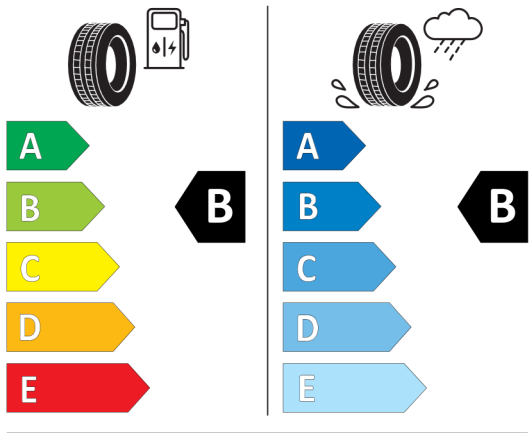

Quotation

Quotation No.

57817

Date

20.12.2023

Valid until

03.01.2024

Pirelli 595518

PIRELLI 27509

225/40R19 93 Y XL C1

2020/740

<https://eprel.ec.europa.eu/qr/595518>