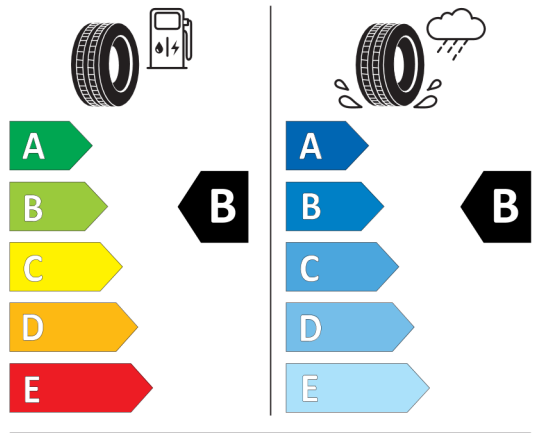

Goodyear 529635

GOODYEAR 540537

255/35R19 96 Y XL C1

2020/740

<https://eprel.ec.europa.eu/qr/529635>