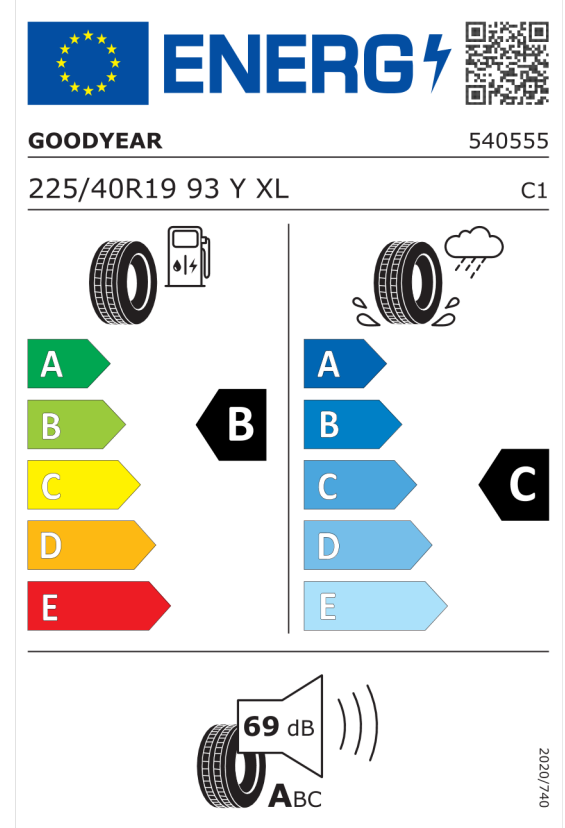

EU Energy Label for Wheels

Bridgestone 381411

<https://eprel.ec.europa.eu/qr/381411>

Goodyear 529638

<https://eprel.ec.europa.eu/qr/529638>

Quotation

Quotation No.

57817