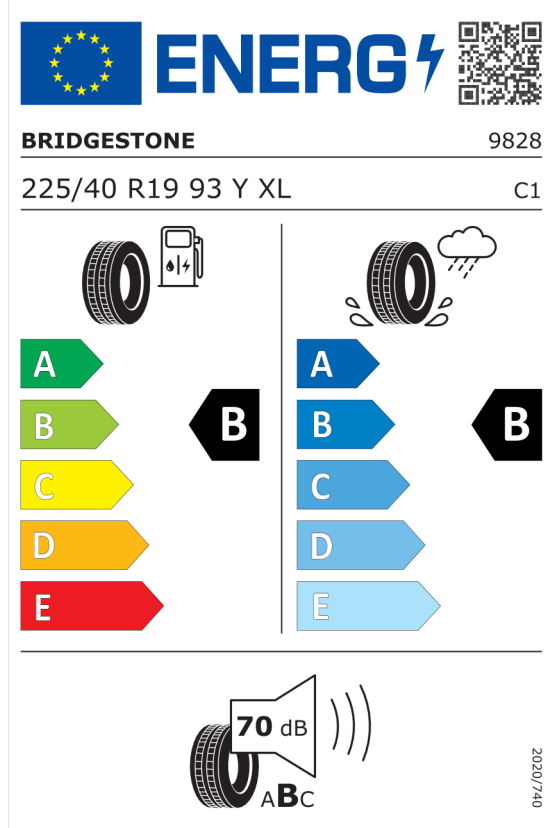

EU Energy Label for Wheels

Bridgestone 381411

<https://eprel.ec.europa.eu/qr/381411>

Goodyear 529638

<https://eprel.ec.europa.eu/qr/529638>

Quotation

Quotation No.

57817