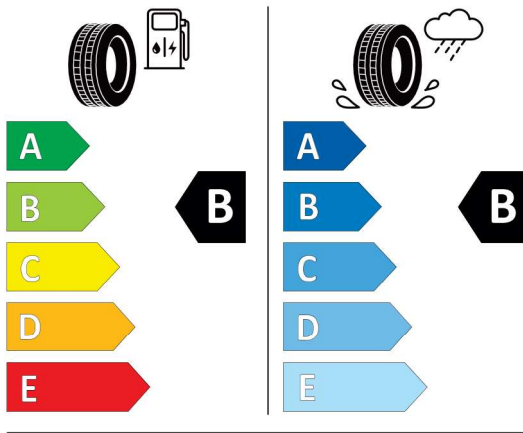

Quotation
Quotation No. 58717
Date 20.02.2024
Valid until 05.03.2024

Bridgestone 381411

BRIDGESTONE 9828
225/40 R19 93 Y XL C1

2020/740

<https://eprel.ec.europa.eu/qr/381411>