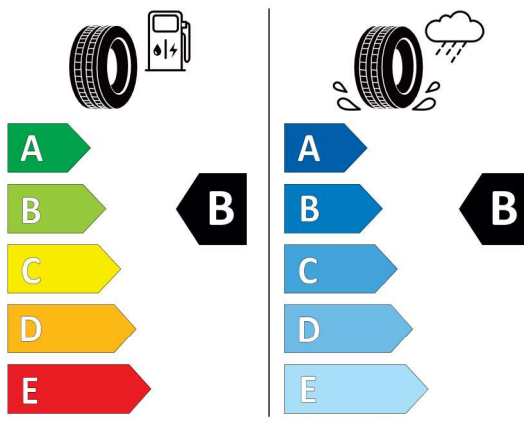

Quotation No.
Date
Valid until

Quotation
58717
20.02.2024
05.03.2024

Pirelli 595517

PIRELLI 27508
255/35R19 96 Y XL C1

2020/740

<https://eprel.ec.europa.eu/qr/595517>