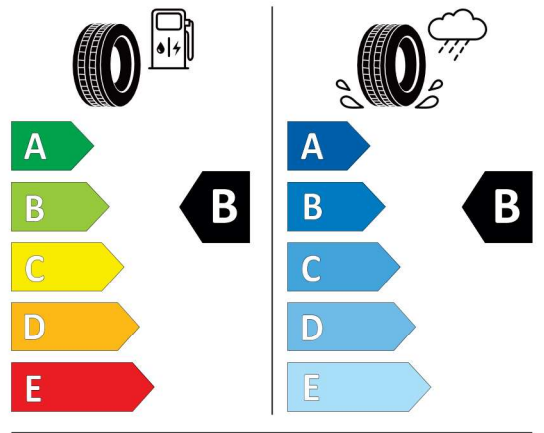

Goodyear 529635

GOODYEAR 540537
255/35R19 96 Y XL C1

2020/740

<https://eprel.ec.europa.eu/qr/529635>