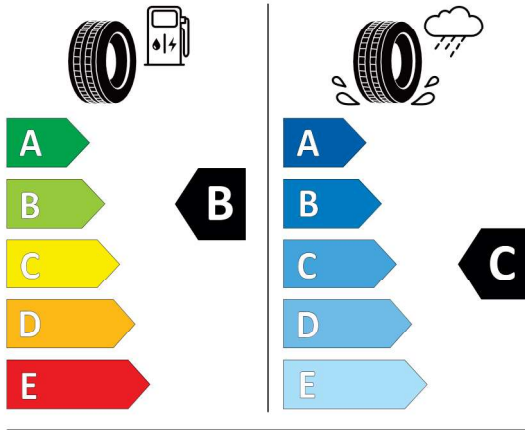

EU Energy Label for Wheels

Goodyear 529638

GOODYEAR 540555

225/40R19 93 Y XL C1

2020/740

<https://eprel.ec.europa.eu/qr/529638>

Pirelli 595518

PIRELLI 27509