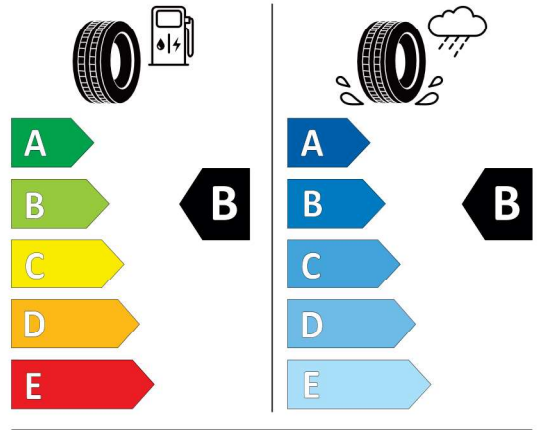

Pirelli 595518

PIRELLI 27509

225/40R19 93 Y XL C1

2020/740

<https://eprel.ec.europa.eu/qr/595518>