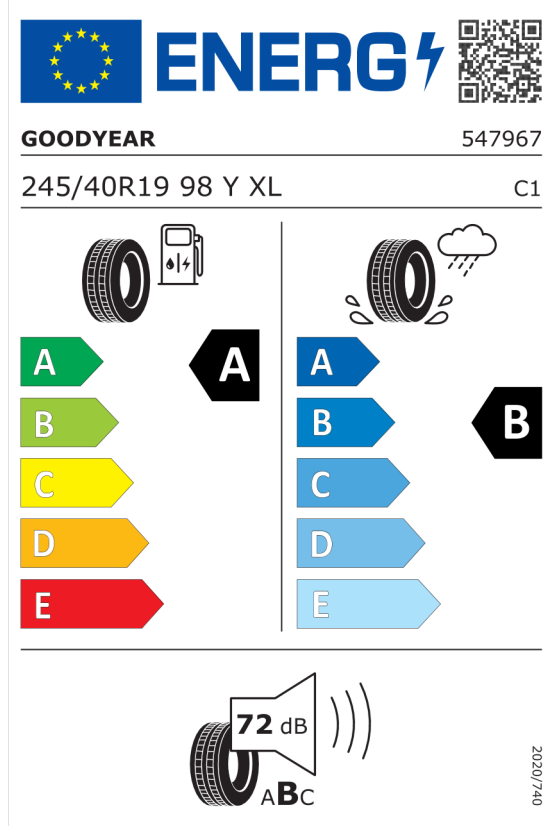

Quotation No. 54977
Date 27.05.2024
Valid until 22.02.2024

EU Energy Label for Wheels

Goodyear 530044

<https://eprel.ec.europa.eu/qr/530044>