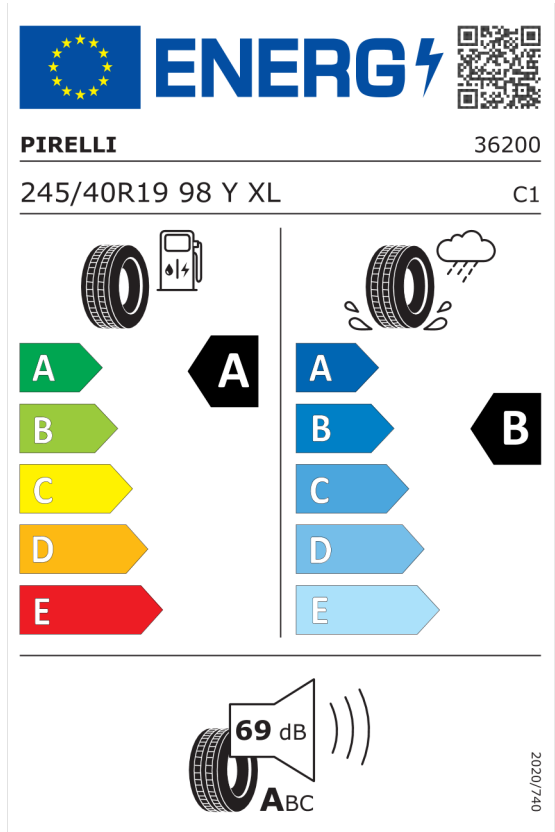

Pirelli 596238

<https://eprel.ec.europa.eu/qr/596238>