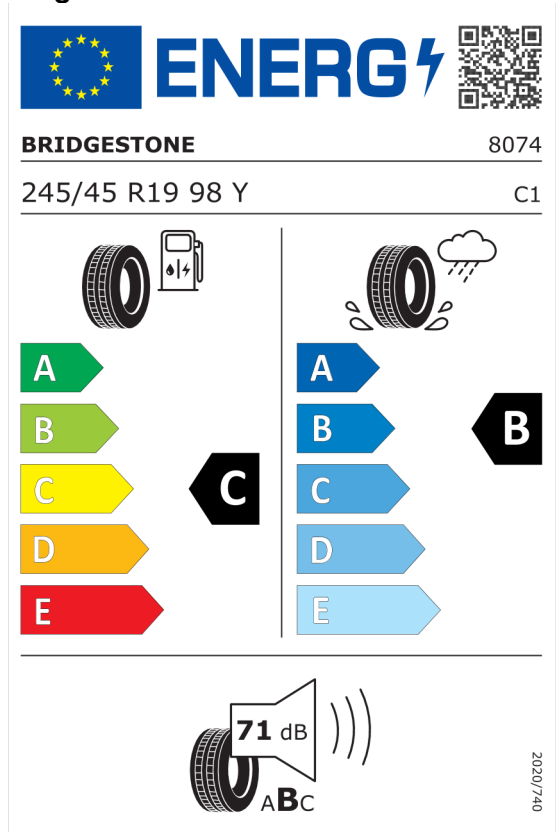

Bridgestone 382571

<https://eprel.ec.europa.eu/qr/382571>