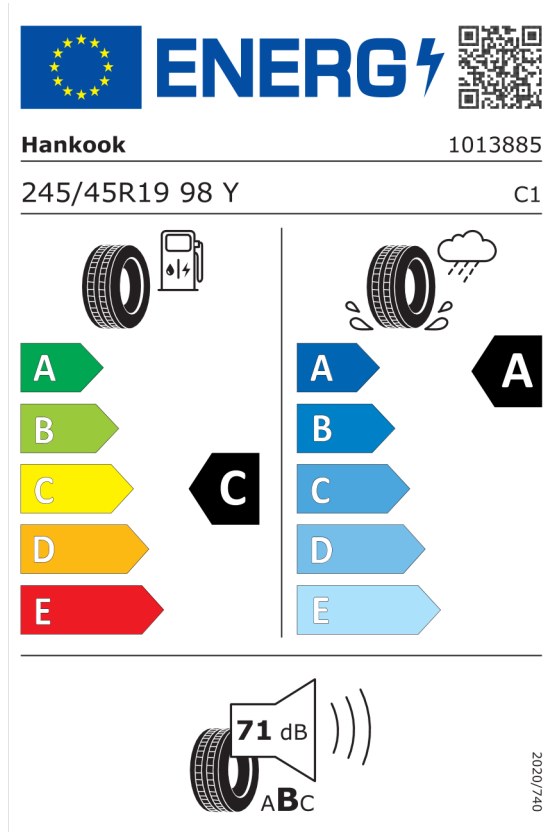

Číslo kalkulácie.
Dátum
Platnosť do

Ponuka
58352
31.01.2024
14.02.2024

EU Energetický štítok pre kolesá

Hankook 466414

<https://eprel.ec.europa.eu/qr/466414>