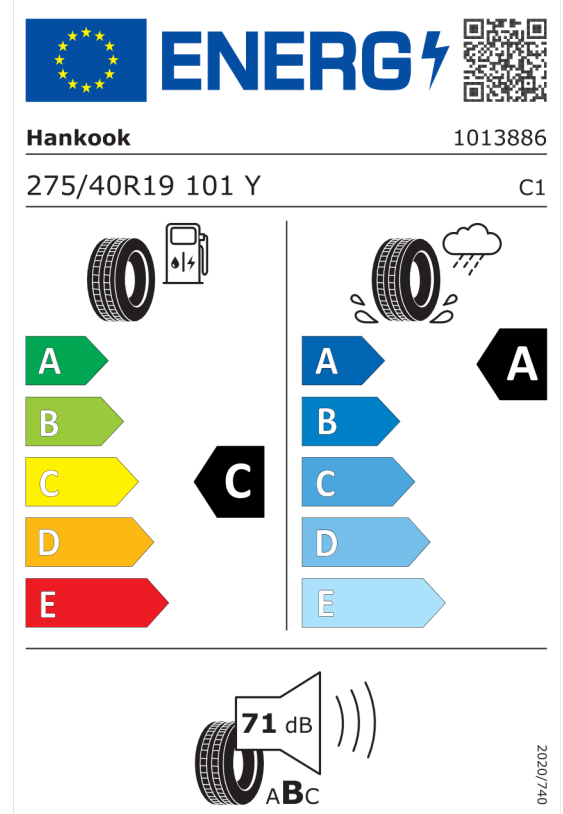

Hankook 466420

<https://eprel.ec.europa.eu/qr/466420>