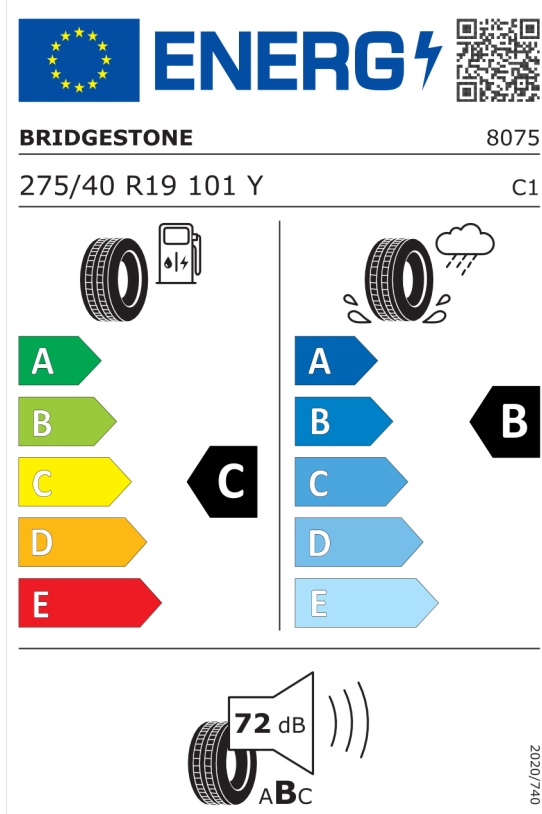

Číslo kalkulácie.
Dátum
Platnosť do

Ponuka
58352
31.01.2024
14.02.2024

Bridgestone 383234

<https://eprel.ec.europa.eu/qr/383234>