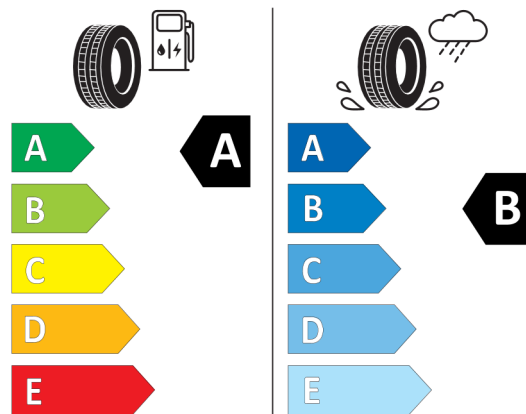

Bridgestone 21883

255/40 R21 102 Y XL C1

2020/740

<https://eprel.ec.europa.eu/qr/502403>

Číslo kalkulácie.
Dátum
Platnosť do

Ponuka
59479
04.04.2024
11.04.2024

Bridgestone 502763

The image shows the ENERGY label for the Bridgestone 502763 tire. It features the European Union flag and the word "ENERGY" with a lightning bolt. A QR code is located to the right. Below the logo, the brand name "Bridgestone" and the number "21884" are displayed. The tire specifications "285/35 R21 105 Y XL" and the class "C1" are listed. The label is divided into two columns: the left column shows fuel consumption with a gas pump icon and a score of "A" (green arrow); the right column shows wet grip with a wet road icon and a score of "B" (blue arrow). A central black arrow also points to "A". At the bottom, a noise icon shows a score of "69 dB" (ABC). The date "2020/740" is printed vertically on the right side.