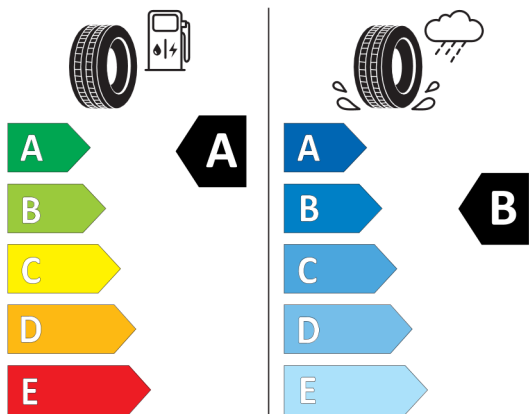

Číslo kalkulácie.
Dátum
Platnosť do

Ponuka
59479
04.04.2024
11.04.2024

EU Energetický štítok pre kolesá

Pirelli 596809

PIRELLI 39391

255/40R21 102 Y XL C1

2020/740

<https://eprel.ec.europa.eu/qr/596809>