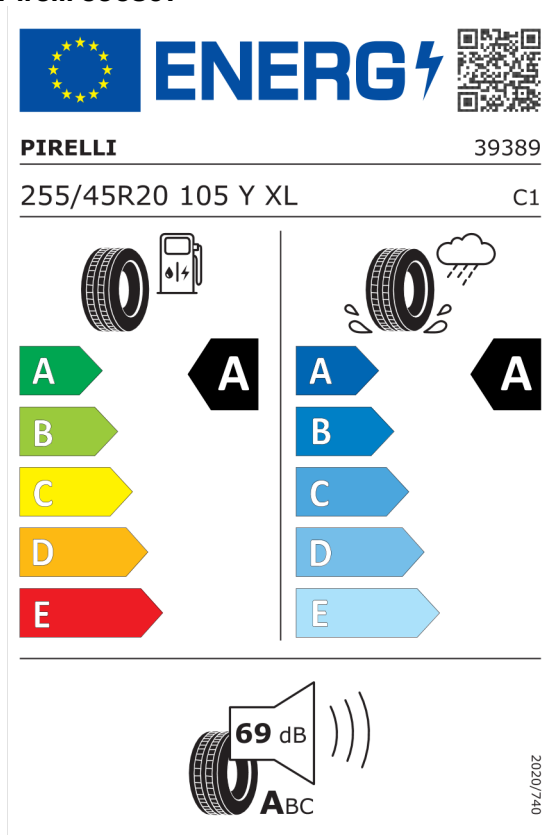

EUR 370,00

Cena celkom vrátane DPH

EUR 140.210,00

Číslo kalkulácie.
Dátum
Platnosť do

Ponuka
59480
04.04.2024
11.04.2024

EU Energetický štítok pre kolesá

Bridgestone 1147148

<https://eprel.ec.europa.eu/qr/1147148>

Pirelli 596807

<https://eprel.ec.europa.eu/qr/596807>

Číslo kalkulácie.
Dátum
Platnosť do

Ponuka
59480
04.04.2024
11.04.2024

Bridgestone 502774

The energy label for Bridgestone 502774 features the European Union flag and the 'ENERG' logo with a lightning bolt. A QR code is located to the right. Below the logo, the brand name 'Bridgestone' and the number '21880' are displayed. The tire specification '285/40 R20 108 Y XL' and the class 'C1' are listed. The label is divided into two columns: the left column shows fuel consumption with a gas pump icon and a tire, with a scale from A (green) to E (red) and a large 'A' in a black box; the right column shows wet grip with a tire on a wet surface and a rain cloud, with a scale from A (blue) to E (light blue) and a large 'B' in a black box. At the bottom, a noise icon shows a tire and a speaker with '69 dB' and 'ABC' below it. A vertical code '2020/740' is on the right side.

<https://eprel.ec.europa.eu/qr/502774>

Pirelli 596808

The energy label for Pirelli 596808 features the European Union flag and the 'ENERG' logo with a lightning bolt. A QR code is located to the right. Below the logo, the brand name 'PIRELLI' and the number '39390' are displayed. The tire specification '285/40R20 108 Y XL' and the class 'C1' are listed. The label is divided into two columns: the left column shows fuel consumption with a gas pump icon and a tire, with a scale from A (green) to E (red) and a large 'A' in a black box; the right column shows wet grip with a tire on a wet surface and a rain cloud, with a scale from A (blue) to E (light blue) and a large 'A' in a black box. At the bottom, a noise icon shows a tire and a speaker with '71 dB' and 'ABC' below it. A vertical code '2020/740' is on the right side.