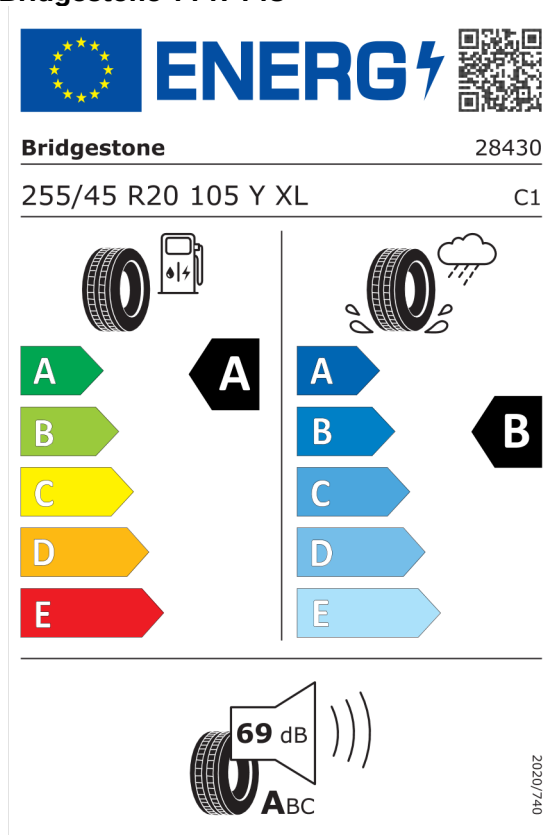

EUR 370,00

Cena celkom vrátane DPH

EUR 140.210,00

Číslo kalkulácie.
Dátum
Platnosť do

Ponuka
59480
04.04.2024
11.04.2024

EU Energetický štítok pre kolesá

Bridgestone 1147148

<https://eprel.ec.europa.eu/qr/1147148>

Pirelli 596807

<https://eprel.ec.europa.eu/qr/596807>

Číslo kalkulácie.
Dátum
Platnosť do

Ponuka
59480
04.04.2024
11.04.2024

Bridgestone 502774

The energy label for Bridgestone 502774 features the European Union flag and the 'ENERG' logo with a lightning bolt. A QR code is located to the right. Below the logo, the brand name 'Bridgestone' and the number '21880' are displayed. The tire specification '285/40 R20 108 Y XL' and the class 'C1' are listed. The label is divided into two columns: the left column shows fuel consumption with a gas pump icon and a tire, with a scale from A (green) to E (red) and a large 'A' in a black box; the right column shows wet grip with a tire on a wet surface and a rain cloud, with a scale from A (blue) to E (light blue) and a large 'B' in a black box. At the bottom, a noise icon shows a tire and a speaker with '69 dB' and 'ABC' below it. A vertical code '2020/740' is on the right side.

<https://eprel.ec.europa.eu/qr/502774>

Pirelli 596808

The energy label for Pirelli 596808 features the European Union flag and the 'ENERG' logo with a lightning bolt. A QR code is located to the right. Below the logo, the brand name 'PIRELLI' and the number '39390' are displayed. The tire specification '285/40R20 108 Y XL' and the class 'C1' are listed. The label is divided into two columns: the left column shows fuel consumption with a gas pump icon and a tire, with a scale from A (green) to E (red) and a large 'A' in a black box; the right column shows wet grip with a tire on a wet surface and a rain cloud, with a scale from A (blue) to E (light blue) and a large 'A' in a black box. At the bottom, a noise icon shows a tire and a speaker with '71 dB' and 'ABC' below it. A vertical code '2020/740' is on the right side.