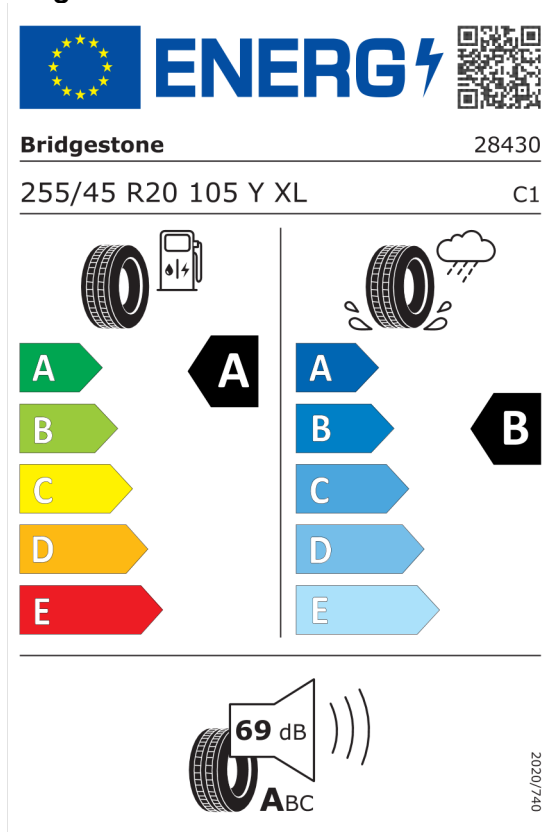

Cena celkom vrátane DPH	EUR	136.207,00
DPH	EUR	22.701,17
Cena celkom bez DPH	EUR	113.505,83

Číslo kalkulácie.
Dátum
Platnosť do

Ponuka

59941
15.05.2024
09.05.2024

EU Energetický štítok pre kolesá

Yokohama 1190686

<https://eprel.ec.europa.eu/qr/1190686>

Bridgestone 1147148

<https://eprel.ec.europa.eu/qr/1147148>

Ponuka
Číslo kalkulácie. 59941
Dátum 15.05.2024
Platnosť do 09.05.2024

Pirelli 596807

The label features the European Union flag and the 'ENERG' logo with a lightning bolt. A QR code is located to the right. Below the logo, the brand 'PIRELLI' and the number '39389' are displayed. The tire specification '255/45R20 105 Y XL' and the class 'C1' are listed. The label is divided into two columns: the left column shows fuel consumption with a gas pump icon and a tire icon, and the right column shows wet grip with a tire icon, a cloud, and rain. Both columns have a scale from A (green) to E (red), with a black arrow pointing to 'A' in each. At the bottom, a noise icon shows a tire and a speaker with '69 dB' and 'ABC' below it. A vertical code '2020/740' is on the right side.

<https://eprel.ec.europa.eu/qr/596807>

Pirelli 596808

The label features the European Union flag and the 'ENERG' logo with a lightning bolt. A QR code is located to the right. Below the logo, the brand 'PIRELLI' and the number '39390' are displayed. The tire specification '285/40R20 108 Y XL' and the class 'C1' are listed. The label is divided into two columns: the left column shows fuel consumption with a gas pump icon and a tire icon, and the right column shows wet grip with a tire icon, a cloud, and rain. Both columns have a scale from A (green) to E (red), with a black arrow pointing to 'A' in each. At the bottom, a noise icon shows a tire and a speaker with '71 dB' and 'ABC' below it. A vertical code '2020/740' is on the right side.