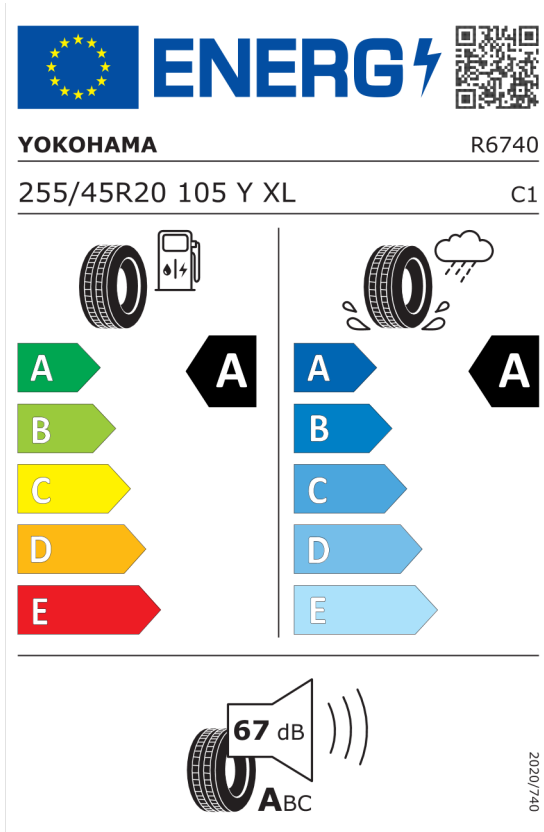

Cena celkom vrátane DPH	EUR	136.207,00
DPH	EUR	22.701,17
Cena celkom bez DPH	EUR	113.505,83

Číslo kalkulácie.
Dátum
Platnosť do

Ponuka

59941
15.05.2024
09.05.2024

EU Energetický štítok pre kolesá

Yokohama 1190686

<https://eprel.ec.europa.eu/qr/1190686>

Bridgestone 1147148

<https://eprel.ec.europa.eu/qr/1147148>

Ponuka
Číslo kalkulácie. 59941
Dátum 15.05.2024
Platnosť do 09.05.2024

Pirelli 596807

The label features the European Union flag and the 'ENERG' logo with a lightning bolt. A QR code is located to the right. Below the logo, the brand 'PIRELLI' and the number '39389' are displayed. The tire specification '255/45R20 105 Y XL' and the class 'C1' are listed. The label is divided into two columns: the left column shows fuel consumption with a gas pump icon and a tire icon, and the right column shows wet grip with a tire icon, a cloud, and rain. Both columns have a scale from A (green) to E (red), with a black arrow pointing to 'A' in each. At the bottom, a noise icon shows a tire and a speaker with '69 dB' and 'ABC' below it. A vertical code '2020/740' is on the right side.

<https://eprel.ec.europa.eu/qr/596807>

Pirelli 596808

The label features the European Union flag and the 'ENERG' logo with a lightning bolt. A QR code is located to the right. Below the logo, the brand 'PIRELLI' and the number '39390' are displayed. The tire specification '285/40R20 108 Y XL' and the class 'C1' are listed. The label is divided into two columns: the left column shows fuel consumption with a gas pump icon and a tire icon, and the right column shows wet grip with a tire icon, a cloud, and rain. Both columns have a scale from A (green) to E (red), with a black arrow pointing to 'A' in each. At the bottom, a noise icon shows a tire and a speaker with '71 dB' and 'ABC' below it. A vertical code '2020/740' is on the right side.