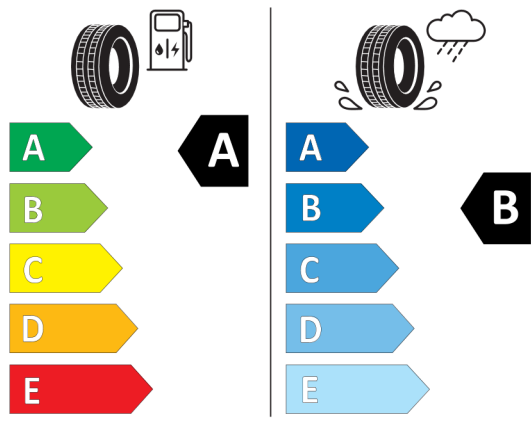

2020/740

<https://eprel.ec.europa.eu/qr/530990>

381385

BRIDGESTONE 10742

225/40 R18 92 Y XL C1