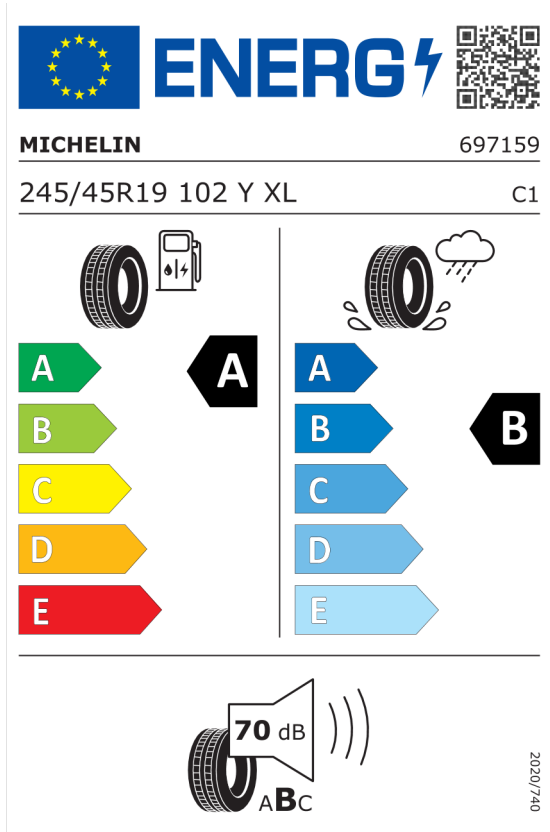

Číslo kalkulácie.
Dátum
Platnosť do

Ponuka
55630
02.02.2024
25.07.2023

EU Energetický štítok pre kolesá

Michelin 796599

<https://eprel.ec.europa.eu/qr/796599>