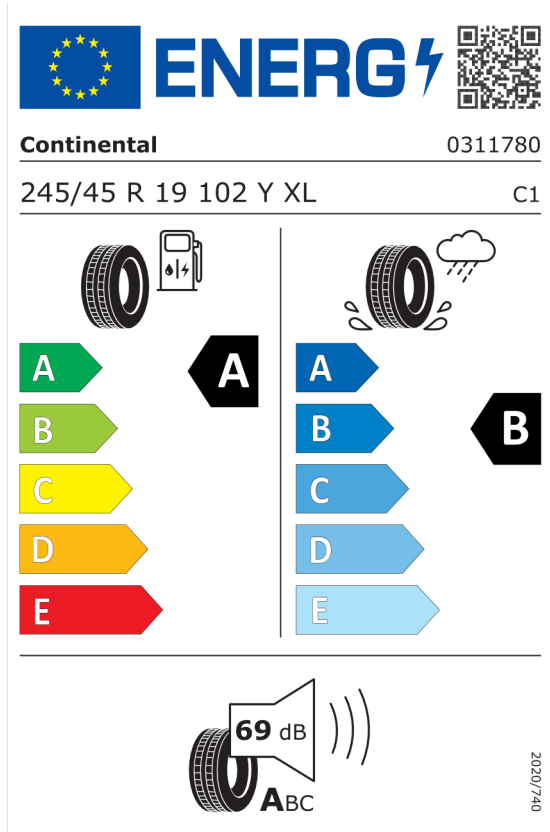

Číslo kalkulácie.
Dátum
Platnosť do

Ponuka
55630
02.02.2024
25.07.2023

EU Energetický štítok pre kolesá

Michelin 796599

<https://eprel.ec.europa.eu/qr/796599>

Continental 658921

<https://eprel.ec.europa.eu/qr/658921>

Číslo kalkulácie.
Dátum
Platnosť do

Ponuka
55630
02.02.2024
25.07.2023

Pirelli 596812

The image shows the ENERGY label for Pirelli 596812. It features the European Union flag and the word "ENERGY" with a lightning bolt. A QR code is located to the right. Below the logo, the brand name "PIRELLI" and the number "39396" are displayed. The tire specifications "245/45R19 102 Y XL" and the class "C1" are listed. The label is divided into two columns: the left column shows a fuel pump icon and a tire, with a scale from A (green) to E (red) and a large black arrow pointing to A; the right column shows a tire with a rain cloud and water spray, with a scale from A (blue) to E (light blue) and a large black arrow pointing to B. At the bottom, a speaker icon indicates a noise level of 69 dB and a scale from A to C, with a large black arrow pointing to A. The date "2020/740" is printed vertically on the right side.