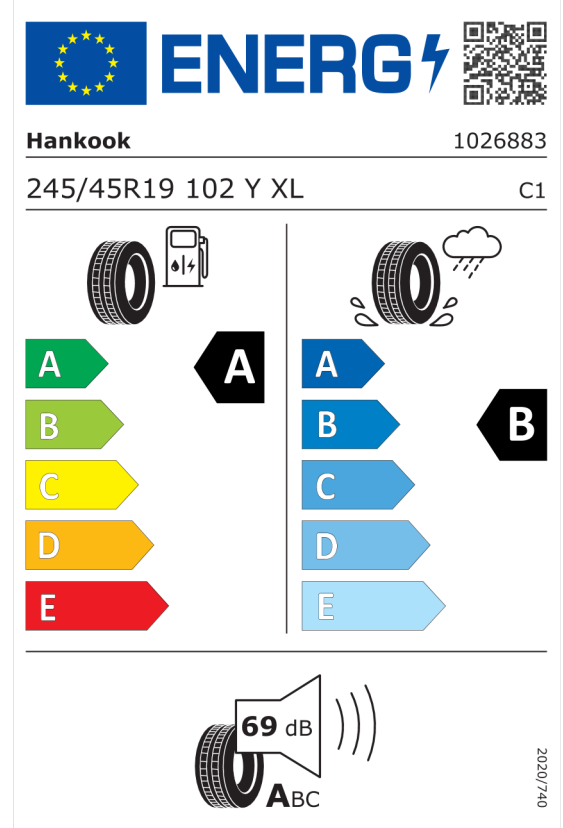

Hankook 626794

<https://eprel.ec.europa.eu/qr/626794>