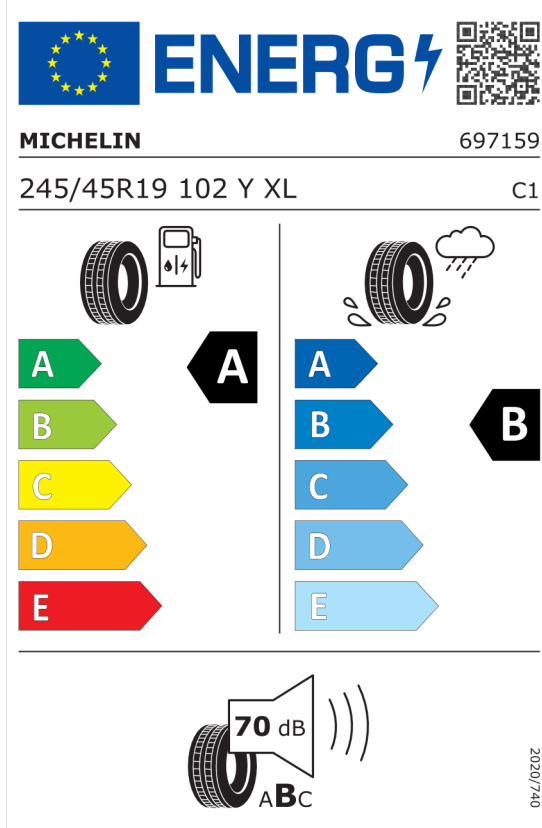

Quotation No. 55630
Date 02.02.2024
Valid until 25.07.2023

EU Energy Label for Wheels

Michelin 796599

<https://eprel.ec.europa.eu/qr/796599>