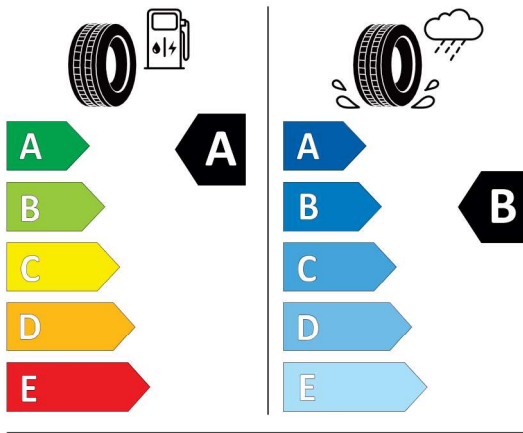

2020/740

<https://eprel.ec.europa.eu/qr/502403>

Quotation
 Quotation No. 58963
 Date 05.03.2024
 Valid until 19.03.2024

Bridgestone 502763

Bridgestone 21884
 285/35 R21 105 Y XL C1

2020/740

<https://eprel.ec.europa.eu/qr/502763>