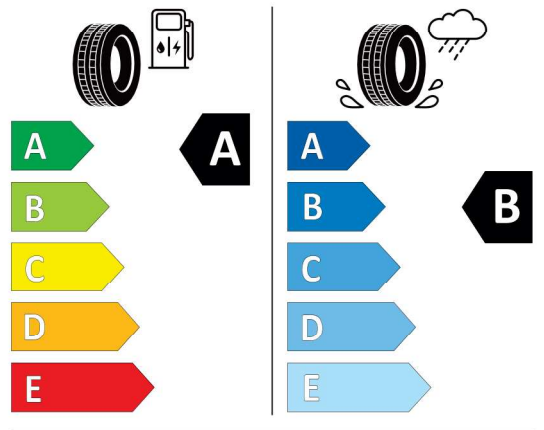

2020/740

<https://eprel.ec.europa.eu/qr/502403>

Quotation
 Quotation No. 58963
 Date 05.03.2024
 Valid until 19.03.2024

Bridgestone 502763

Bridgestone 21884
 285/35 R21 105 Y XL C1

2020/740

<https://eprel.ec.europa.eu/qr/502763>