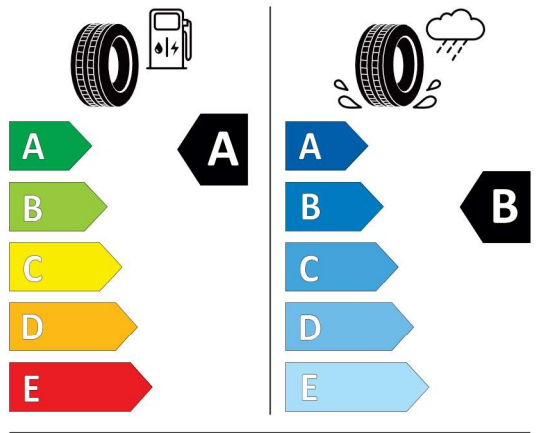

Pirelli 596810

PIRELLI 39392
285/35R21 105 Y XL C1

2020/740

<https://eprel.ec.europa.eu/qr/596810>