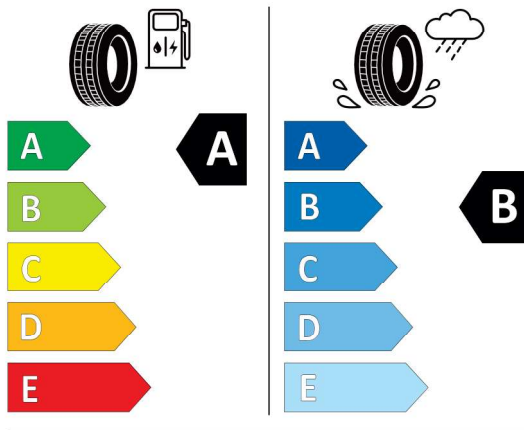

Quotation
Quotation No. 58963
Date 05.03.2024
Valid until 19.03.2024

EU Energy Label for Wheels

Pirelli 596809

PIRELLI 39391

255/40R21 102 Y XL C1

2020/740

<https://eprel.ec.europa.eu/qr/596809>