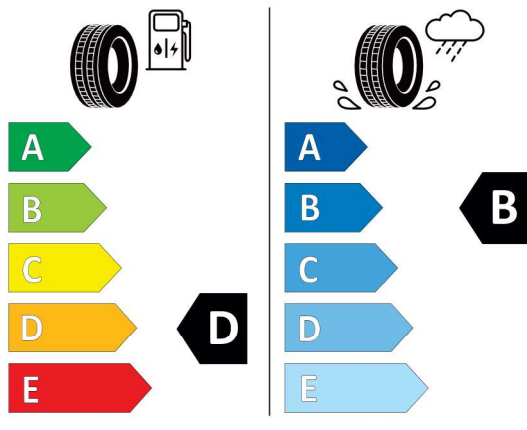

285/30ZR20 (99Y) C1

2020/740

<https://eprel.ec.europa.eu/qr/1123242>

Michelin 411719

MICHELIN 701861

285/30ZR20 (99Y) XL C1

2020/740

<https://eprel.ec.europa.eu/qr/411719>