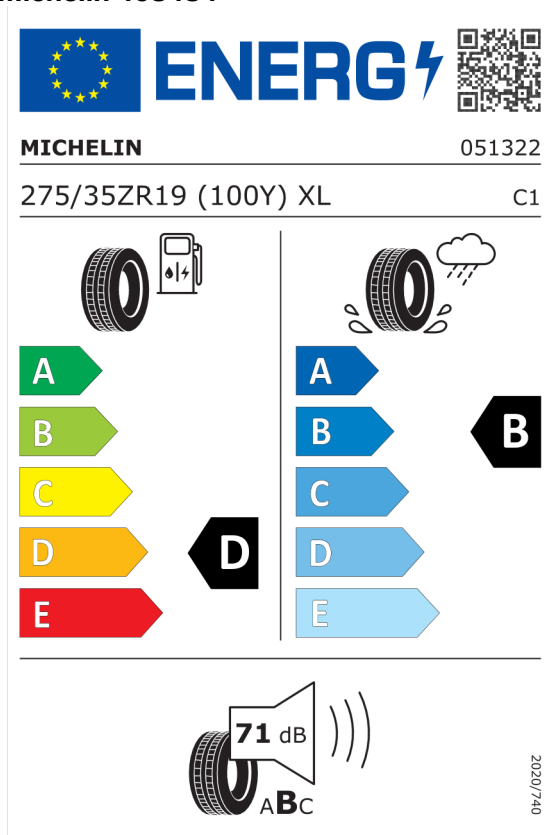

Cena celkom bez DPH **EUR** **97.157,49**

Číslo kalkulácie.
Dátum
Platnosť do

Ponuka
58045
11.01.2024
25.01.2024

EU Energetický štítok pre kolesá

Yokohama 1123241

<https://eprel.ec.europa.eu/qr/1123241>

Michelin 408484

<https://eprel.ec.europa.eu/qr/408484>

Číslo kalkulácie.
Dátum
Platnosť do

Ponuka
58045
11.01.2024
25.01.2024

Yokohama 1123242

The image shows the ENERGY label for the Yokohama 1123242 tire. It features the European Union flag and the word "ENERGY" with a lightning bolt icon. A QR code is located to the right. Below the logo, the brand name "YOKOHAMA" and the model number "R5503" are listed. The tire size "285/30ZR20 (99Y)" and the speed class "C1" are also displayed. The label is divided into two columns: the left column shows fuel consumption efficiency with a scale from A (green) to E (red), where the tire is rated 'D'; the right column shows wet grip efficiency with a scale from A (dark blue) to E (light blue), where the tire is rated 'A'. At the bottom, a noise level of 72 dB is indicated with a speaker icon and the label 'ABC'. A vertical code "2020/740" is on the right side.

<https://eprel.ec.europa.eu/qr/1123242>

Michelin 411719

The image shows the ENERGY label for the Michelin 411719 tire. It features the European Union flag and the word "ENERGY" with a lightning bolt icon. A QR code is located to the right. Below the logo, the brand name "MICHELIN" and the model number "701861" are listed. The tire size "285/30ZR20 (99Y) XL" and the speed class "C1" are also displayed. The label is divided into two columns: the left column shows fuel consumption efficiency with a scale from A (green) to E (red), where the tire is rated 'D'; the right column shows wet grip efficiency with a scale from A (dark blue) to E (light blue), where the tire is rated 'B'. At the bottom, a noise level of 73 dB is indicated with a speaker icon and the label 'ABC'. A vertical code "2020/740" is on the right side.