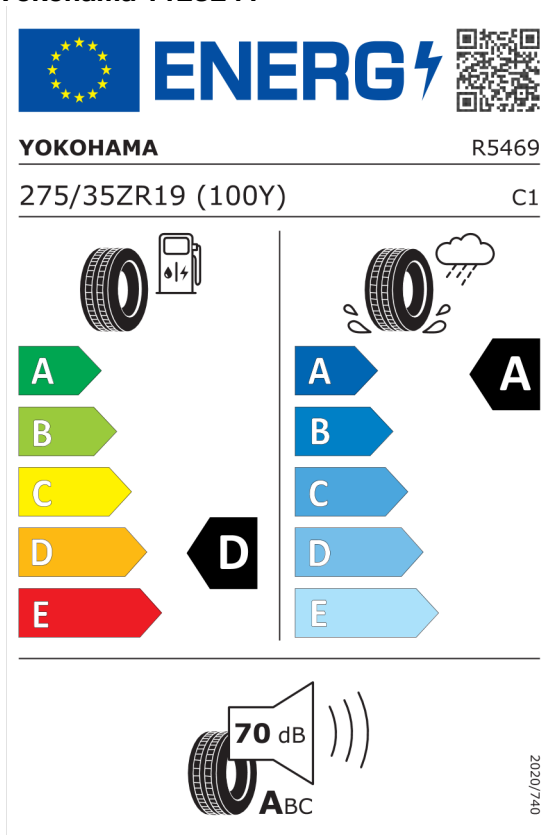

Číslo kalkulácie.
Dátum
Platnosť do

Ponuka
58045
11.01.2024
25.01.2024

EU Energetický štítok pre kolesá

Yokohama 1123241

<https://eprel.ec.europa.eu/qr/1123241>