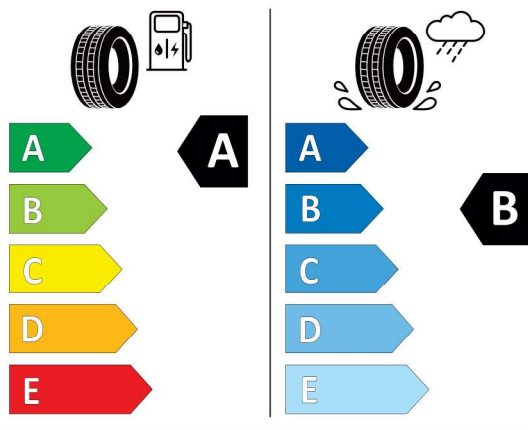

Bridgestone 382669

BRIDGESTONE 13648
255/40 R18 99 Y XL C1

2020/740

<https://eprel.ec.europa.eu/qr/382669>