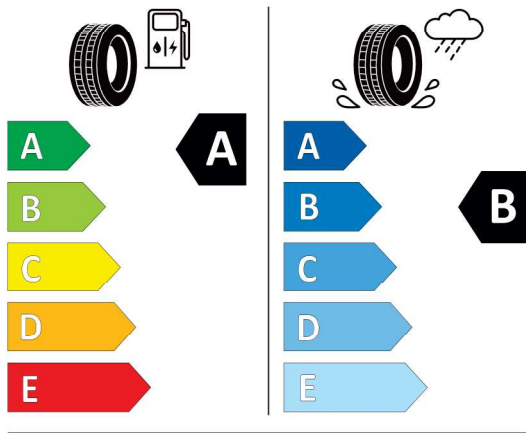

Quotation
Quotation No. 59416
Date 25.03.2024
Valid until 08.04.2024

EU Energy Label for Wheels

Bridgestone 381541

BRIDGESTONE 9822

225/45 R18 95 Y XL C1

2020/740

<https://eprel.ec.europa.eu/qr/381541>