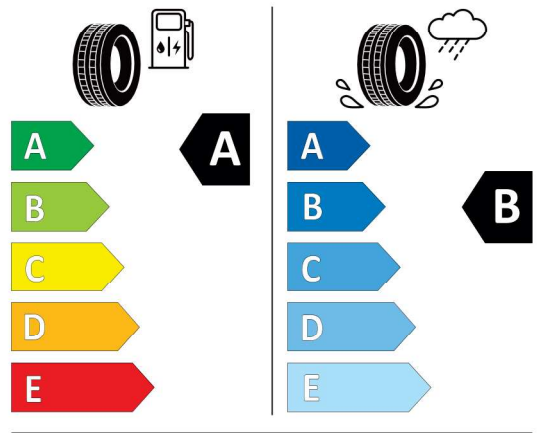

Bridgestone 381541

BRIDGESTONE 9822

225/45 R18 95 Y XL C1

2020/740

<https://eprel.ec.europa.eu/qr/381541>

Bridgestone 382669

BRIDGESTONE 13648

255/40 R18 99 Y XL C1