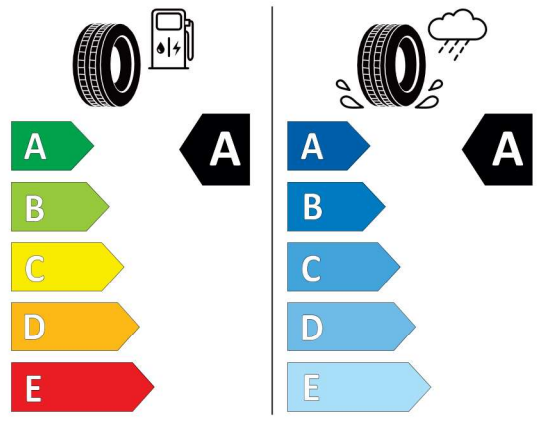

Pirelli 1269848

PIRELLI 42040
245/40R20 99 Y XL C1

2020/740

<https://eprel.ec.europa.eu/qr/1269848>