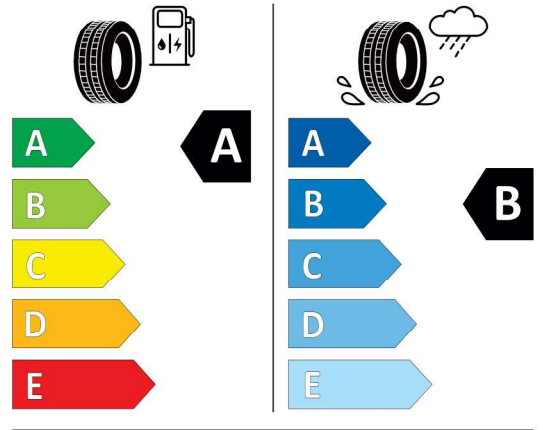

Michelin 991721

MICHELIN 458552

245/40R20 99 Y XL C1

2020/740

<https://eprel.ec.europa.eu/qr/991721>