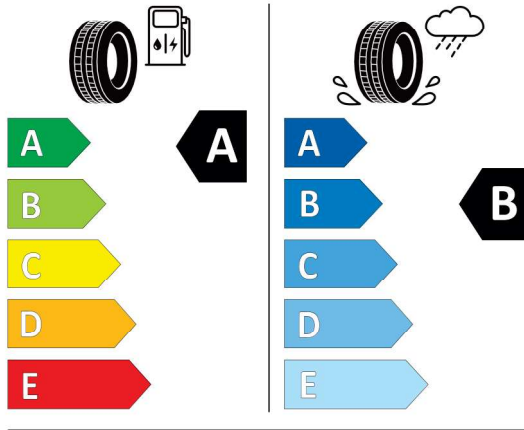

Quotation
Quotation No. 57753
Date 21.02.2024
Valid until 29.12.2023

EU Energy Label for Wheels

Continental 659110

Continental 0311789

245/40 R 20 99 Y XL C1

2020/740

<https://eprel.ec.europa.eu/qr/659110>