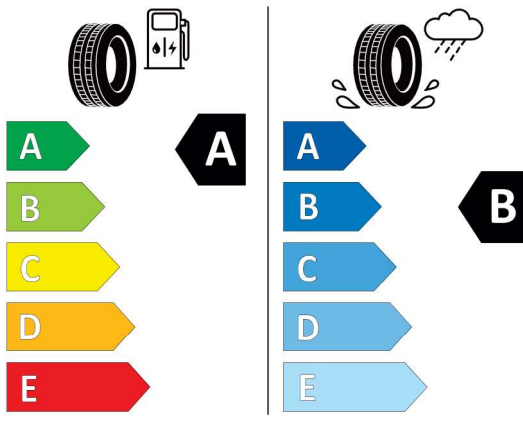

245/40R20 99 Y XL C1

2020/740

<https://eprel.ec.europa.eu/qr/991721>

Quotation
 Quotation No. 57753
 Date 21.02.2024
 Valid until 29.12.2023

Bridgestone 502232

Bridgestone 21905
 245/40 R20 99 Y XL C1

2020/740