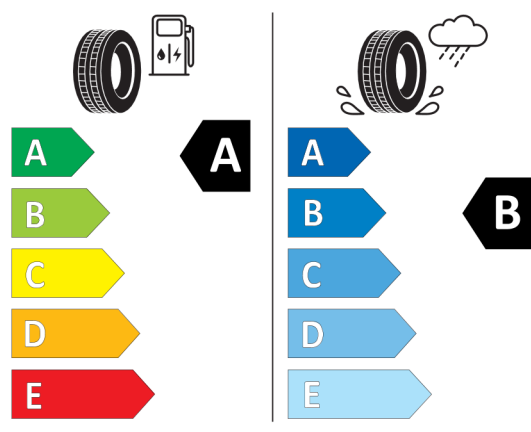

2020/740

<https://eprel.ec.europa.eu/qr/481733>

595393

PIRELLI 26924

225/55R17 97 W C1