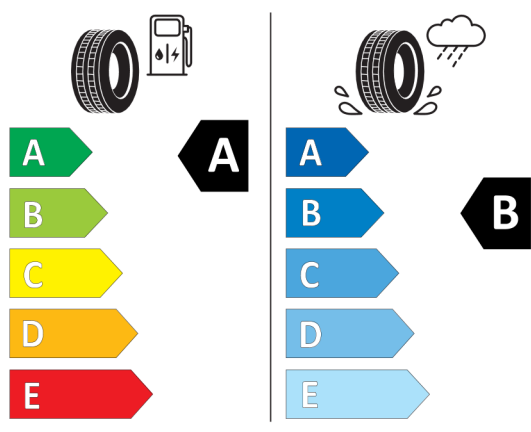

225/55 R17 97 W C1

2020/740

<https://eprel.ec.europa.eu/qr/381723>

481733

Continental 0358906

225/55 R 17 97 W C1

2020/740

<https://eprel.ec.europa.eu/qr/481733>