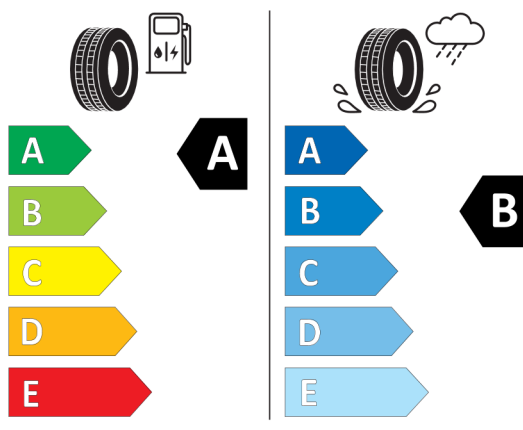

2020/740

<https://eprel.ec.europa.eu/qr/481733>

595393

PIRELLI 26924

225/55R17 97 W C1