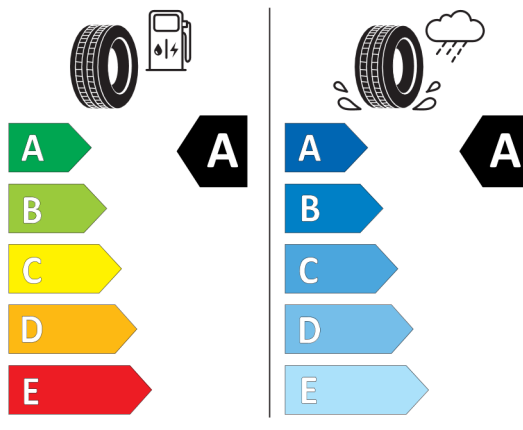

GOODYEAR 582719

225/55R17 97 W C1

2020/740

<https://eprel.ec.europa.eu/qr/531280>

381723

BRIDGESTONE 13204

225/55 R17 97 W C1

2020/740