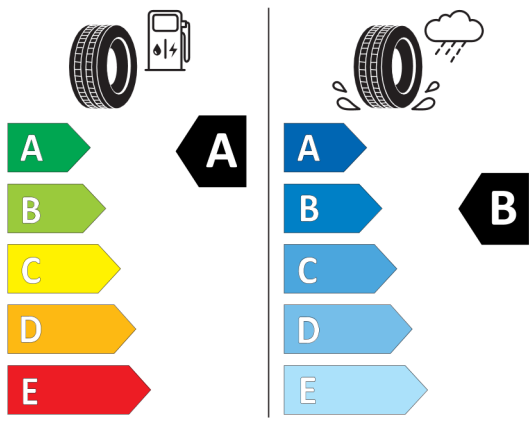

EU Energy Label for Wheels

531280

GOODYEAR 582719

225/55R17 97 W C1