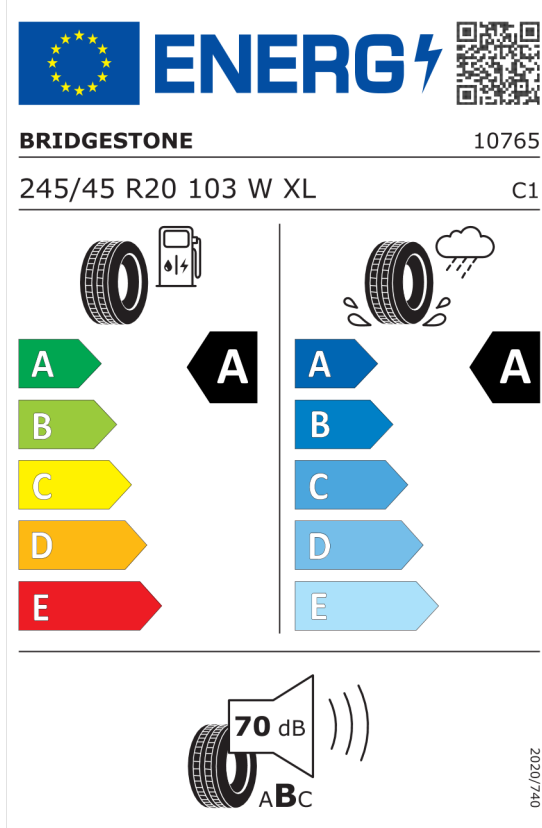

Quotation No. 57226
Date 10.11.2023
Valid until 23.11.2023

EU Energy Label for Wheels

Bridgestone 382583

<https://eprel.ec.europa.eu/qr/382583>

Bridgestone 383240

<https://eprel.ec.europa.eu/qr/383240>

Quotation