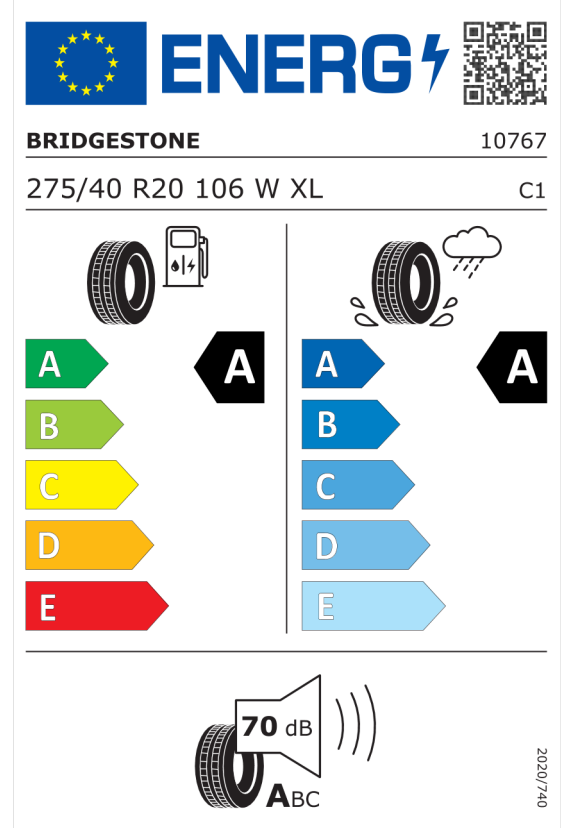

Quotation No. 57226
Date 10.11.2023
Valid until 23.11.2023

EU Energy Label for Wheels

Bridgestone 382583

<https://eprel.ec.europa.eu/qr/382583>

Bridgestone 383240

<https://eprel.ec.europa.eu/qr/383240>

Quotation