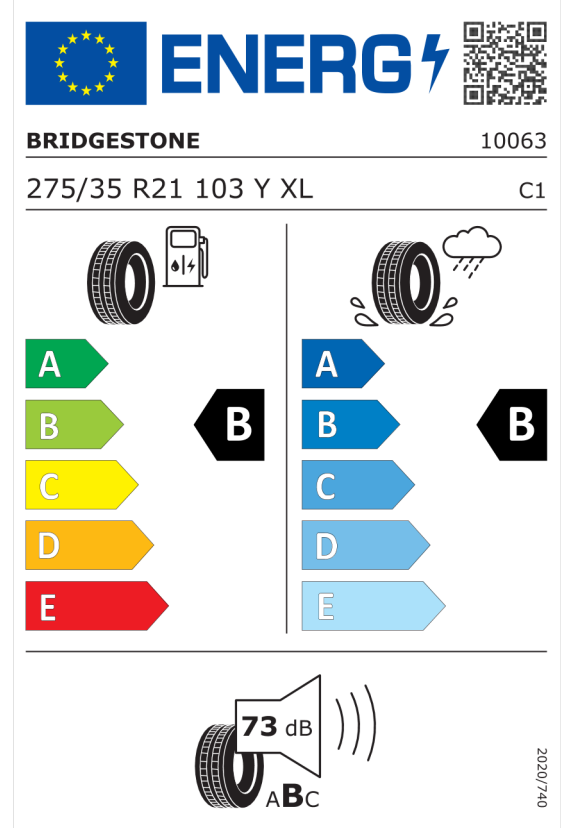

EU Energy Label for Wheels

Bridgestone 382510

<https://eprel.ec.europa.eu/qr/382510>

Bridgestone 383228

<https://eprel.ec.europa.eu/qr/383228>

Quotation

Quotation No. 58566
Date 09.02.2024
Valid until 23.02.2024