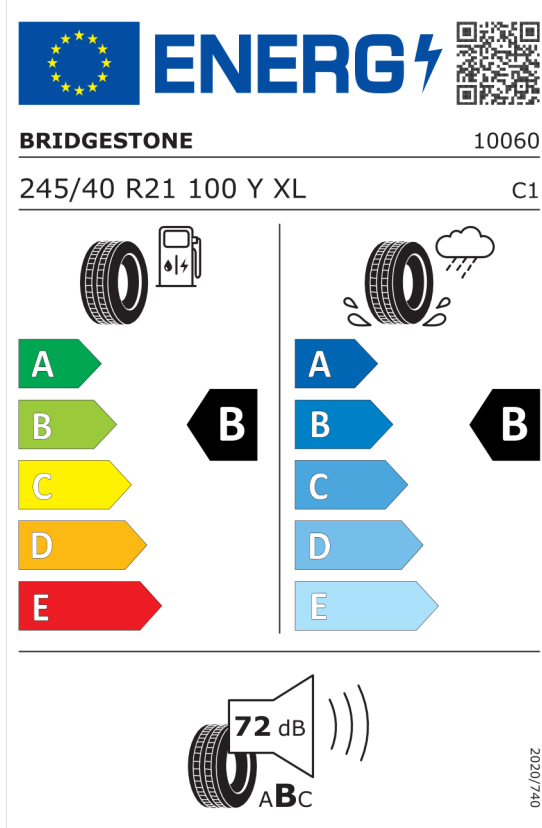

Quotation No. 58566
Date 09.02.2024
Valid until 23.02.2024

EU Energy Label for Wheels

Bridgestone 382510

<https://eprel.ec.europa.eu/qr/382510>