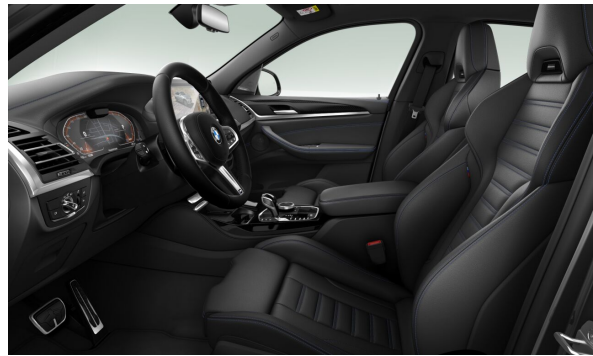

BMW Retailer

Offer No. 62986
Print date 19-12-2024
Page 5 of 9

INTERIOR.

		Gross Price EUR
FMANL	Leather 'Vernasca' Black/contrast stitching blue (BK)	1.292,00
S04MC	M interior trim finishers Carbon Fibre	879,00

PACKAGES & OPTIONAL EQUIPMENT.

		Gross Price EUR
S0223	Adaptive suspension	724,00
S0319	Integrated universal remote control	269,00
S0320	Model designation, deletion	0,00
S0322	Comfort access system	672,00
S0337	M Sport package	3.514,00
	S0710 M Leather steering wheel	0,00
	S0715 M Aerodynamics package	0,00
	S0760 M high-gloss Shadowline	0,00
	S0775 M headliner anthracite	0,00
S03AC	Trailer tow hitch	1.189,00
S03KA	Acoustic glazing	207,00
S03M2	M Sport brake, red high-gloss	724,00
S03MC	M roof rails high-gloss Shadowline	362,00
S0402	Panorama glass roof	1.654,00
S0459	Seat adjustment, electric with memory for driver's seat	1.240,00
S0488	Lumbar support	0,00
S0493	Storage compartment package	314,00
S04AW	Instrument panel in Sensatec	672,00
S04HA	Seat heating front and rear	786,00
S04U0	Galvanic embellisher for controls	103,00
S04UR	Ambient interior lighting	382,00
S05AL	Active Protection	362,00
S05AU	Driving Assistant Professional	2.377,00
S05AZ	BMW Laserlight	1.757,00
S05DN	Parking Assistant Plus	724,00
S0610	Head-Up Display	1.240,00
S0688	Harman Kardon Surround Sound System	1.137,00
S06NW	Telephony with wireless charging	465,00
S06U3	BMW Live Cockpit Professional	1.344,00
S0711	M Sport seats for driver and front passenger	1.023,00
S07M9	M high-gloss Shadowline with extended contents	258,00